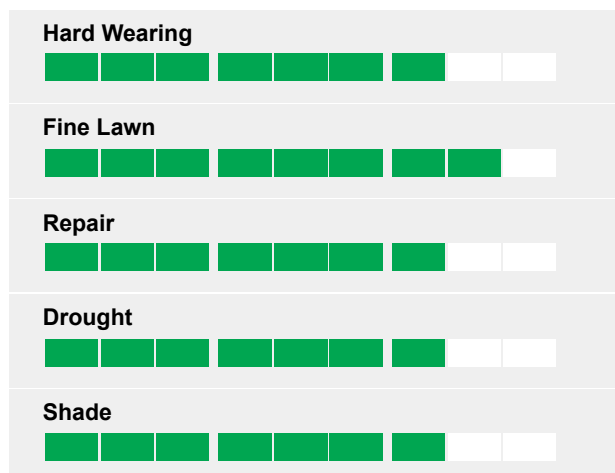

JOHNSONS GENERAL PURPOSE

Outstanding appearance and hardwearing.

- Family lawn, all-round mixture
- Outstanding appearance
- Hard wearing
- Cold and temperate climates

Ratings

General Purpose

General Purpose is an excellent all-round mixture with an outstanding appearance whilst being very hardwearing.

Using modern dwarf type perennial ryegrasses and red fescue, General Purpose produces a lawn of superior appearance whilst being very hardwearing. Vigorous roots strengthen the turf and give it superior resilience and durability.